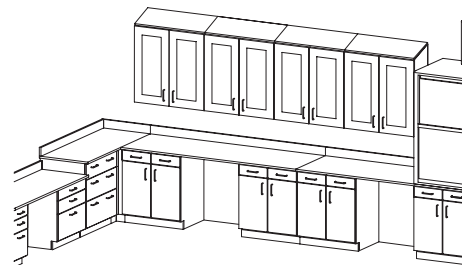

Integral Sinks & Counter Area

List Price: \$24,062

- | | |
|--|--|
| Base cabinets - 35"H | - Sink bases
- Three drawers
- Doors
- Drawers and doors
- Kick plates 4" (100 mm) |
| Wall-mounted cabinets | - Sloped tops
- Sliding doors |
| Countertops, backsplashes and sinks | - Epoxy resin |
| Accessories | - Drying rack
- Faucet
- Deck-mounted eye washes |

Hood Area & Storage Cabinets

List Price: \$16,137

- | | |
|-------------------------------------|--|
| Base cabinets - 35"H | - Doors
- Split drawers and doors
- Three drawers
- Adjustable shelves
- Kick plates 4" (100 mm) |
| Wall-mounted cabinets | - Sloped tops
- Translucent doors |
| Face panels | |
| Countertops and backsplashes | - Epoxy resin |