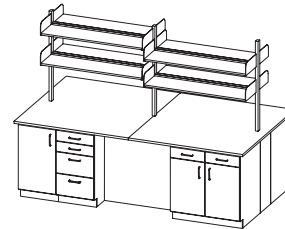

EXPERIENCE THE CARE

Stainless steel drying rack

Laboratory utility chase

Epoxy resin countertops with backsplash and integral sink

Cabinet with sloped tops and plexiglass doors

Counter-height work surfaces

Neocase modular casework offers unlimited possibilities for making the most of new workspaces and reconfiguring existing ones. Here are some configuration examples:

Collaborative Island

List Price: \$17,082