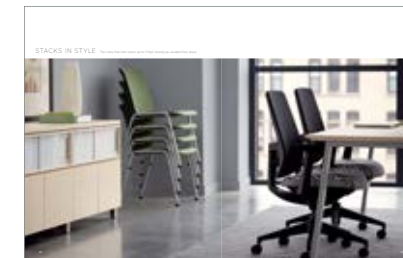

Page 20/21
Lively Task: Maharam Optik by Verner Panton
White/Black Seat, Black Tension Back, Black Trim
Lively Side: Luna Odeon Astral Seat, Grass
Tension Back, Metallic Silver Trim