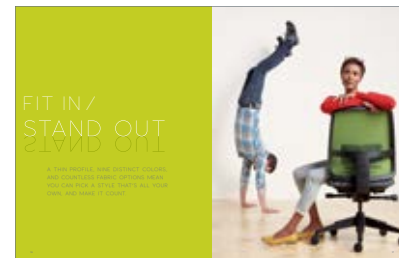

Page 17
Lively Task: Mayer Lucia Cassa Awakening
Water Lilly Seat, Grass Tension Back, Black Trim