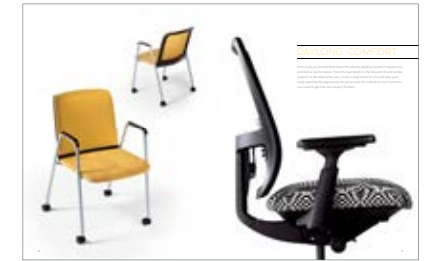

Page 10/11
Lively Side: Luna Dots Damask Miso Seat,
Sunflower Tension Back, Metallic Silver Trim
Lively Task: Maharam Optik by Verner Panton
White/Black Seat, Black Tension Back, Black Trim