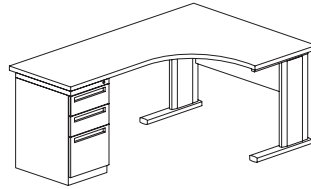

WorkZone® Instructor's Desk