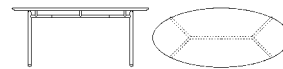

**Improv Side Chairs:**

**Leg-Base Stacking Chairs**

Overall Height: 32" Seat Height: 18"  
 Overall Width: 22" Seat Width: 19"  
 Overall Depth: 21.5" Seat Depth: 18"

**Leg-Base Stools**

Overall Height: 41.25" Seat Height: 27.5"  
 Overall Width: 22" Seat Width: 19"  
 Overall Depth: 23" Seat Depth: 18"

**Oval Occasional Table**

Overall Height: 16", 20"  
 Overall Width: 48"  
 Overall Depth: 20"

**Round Occasional Table**

Overall Height: 16", 20"  
 Overall Width: 20"  
 Overall Depth: 20"

**HAWORTH®**

For more information call 800.344.2600 or 616.393.3000.  
 Download additional copies at [haworth.com](http://haworth.com).