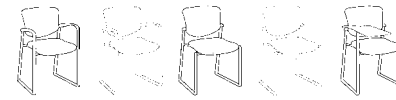

Improv Side Chairs:

Sled-Base Chairs

Overall Height: 32" Seat Height: 18"
Overall Width: 22" Seat Width: 19"
Overall Depth: 21.5" Seat Depth: 18"